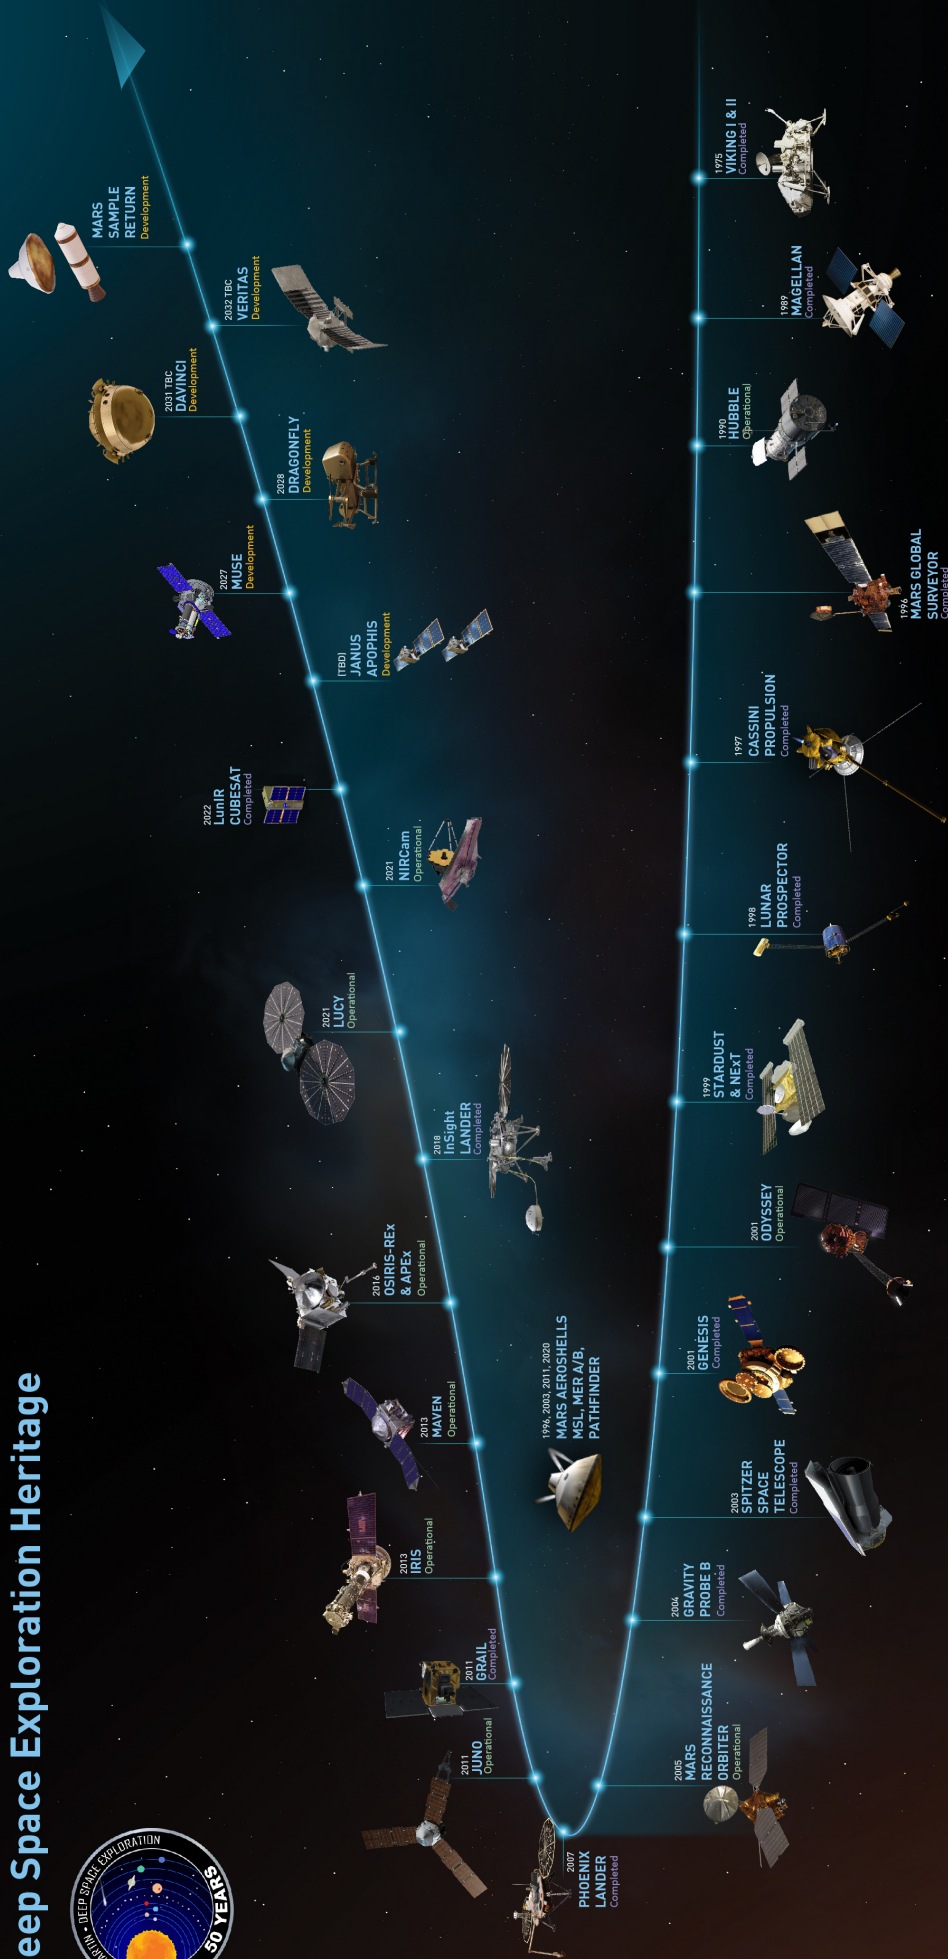

Lockheed Martin's Deep Space Exploration Heritage

LOCKHEED MARTIN

100% ON-TIME Spacecraft Delivery
for Planetary Launch Windows

100 Payloads
over 50 Years

Supported Exploration of Every
Planet in the SOLAR SYSTEM

Supported Every NASA
Mission to MARS