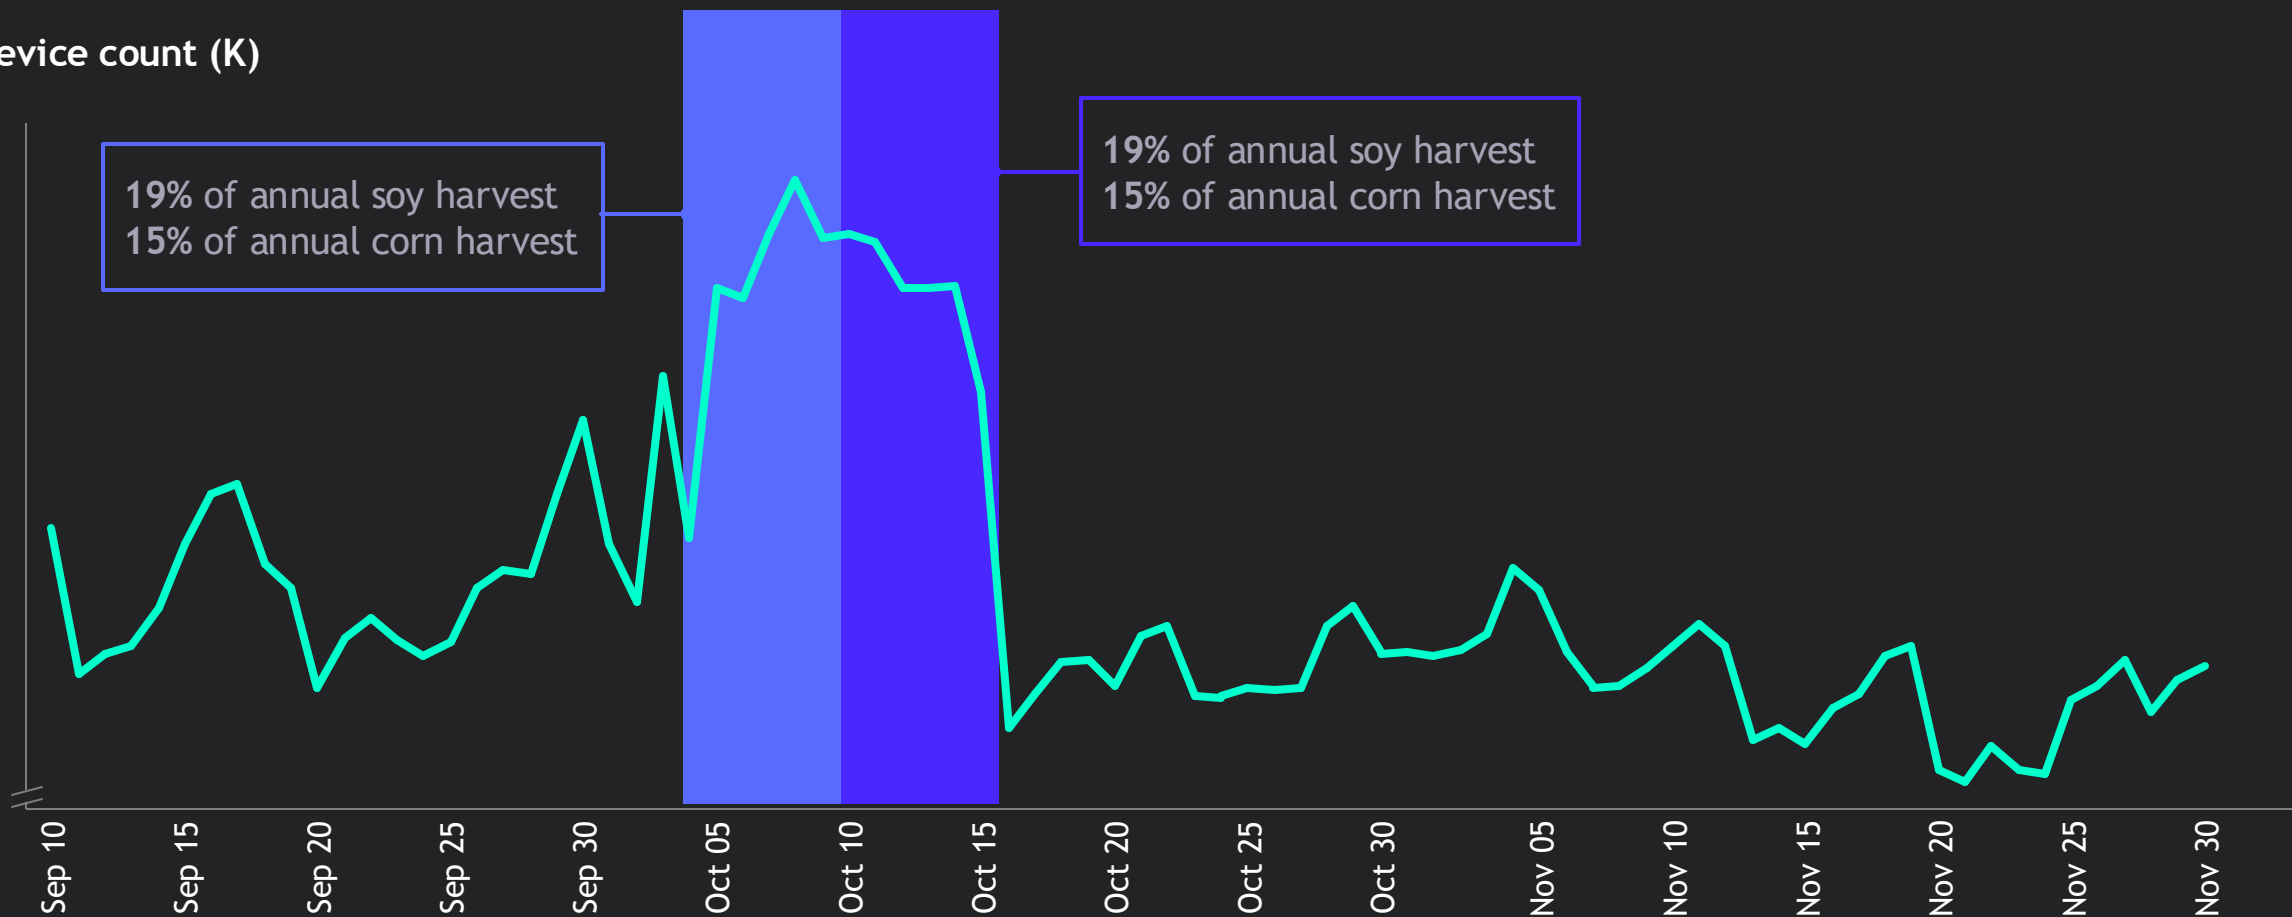

Device count (K)

Tracking millions of cell phone counts in 29,000 fields **shows spikes for 2 weeks**

Device count (K)

Tracking millions of cell phone counts in 29,000 fields shows spikes for 2 weeks

Device count (K)

Tracking millions of cell phone counts in 29,000 fields shows spikes for 2 weeks overlapping perfectly with the most intense harvest weeks of the season

Device count (K)

Questions?