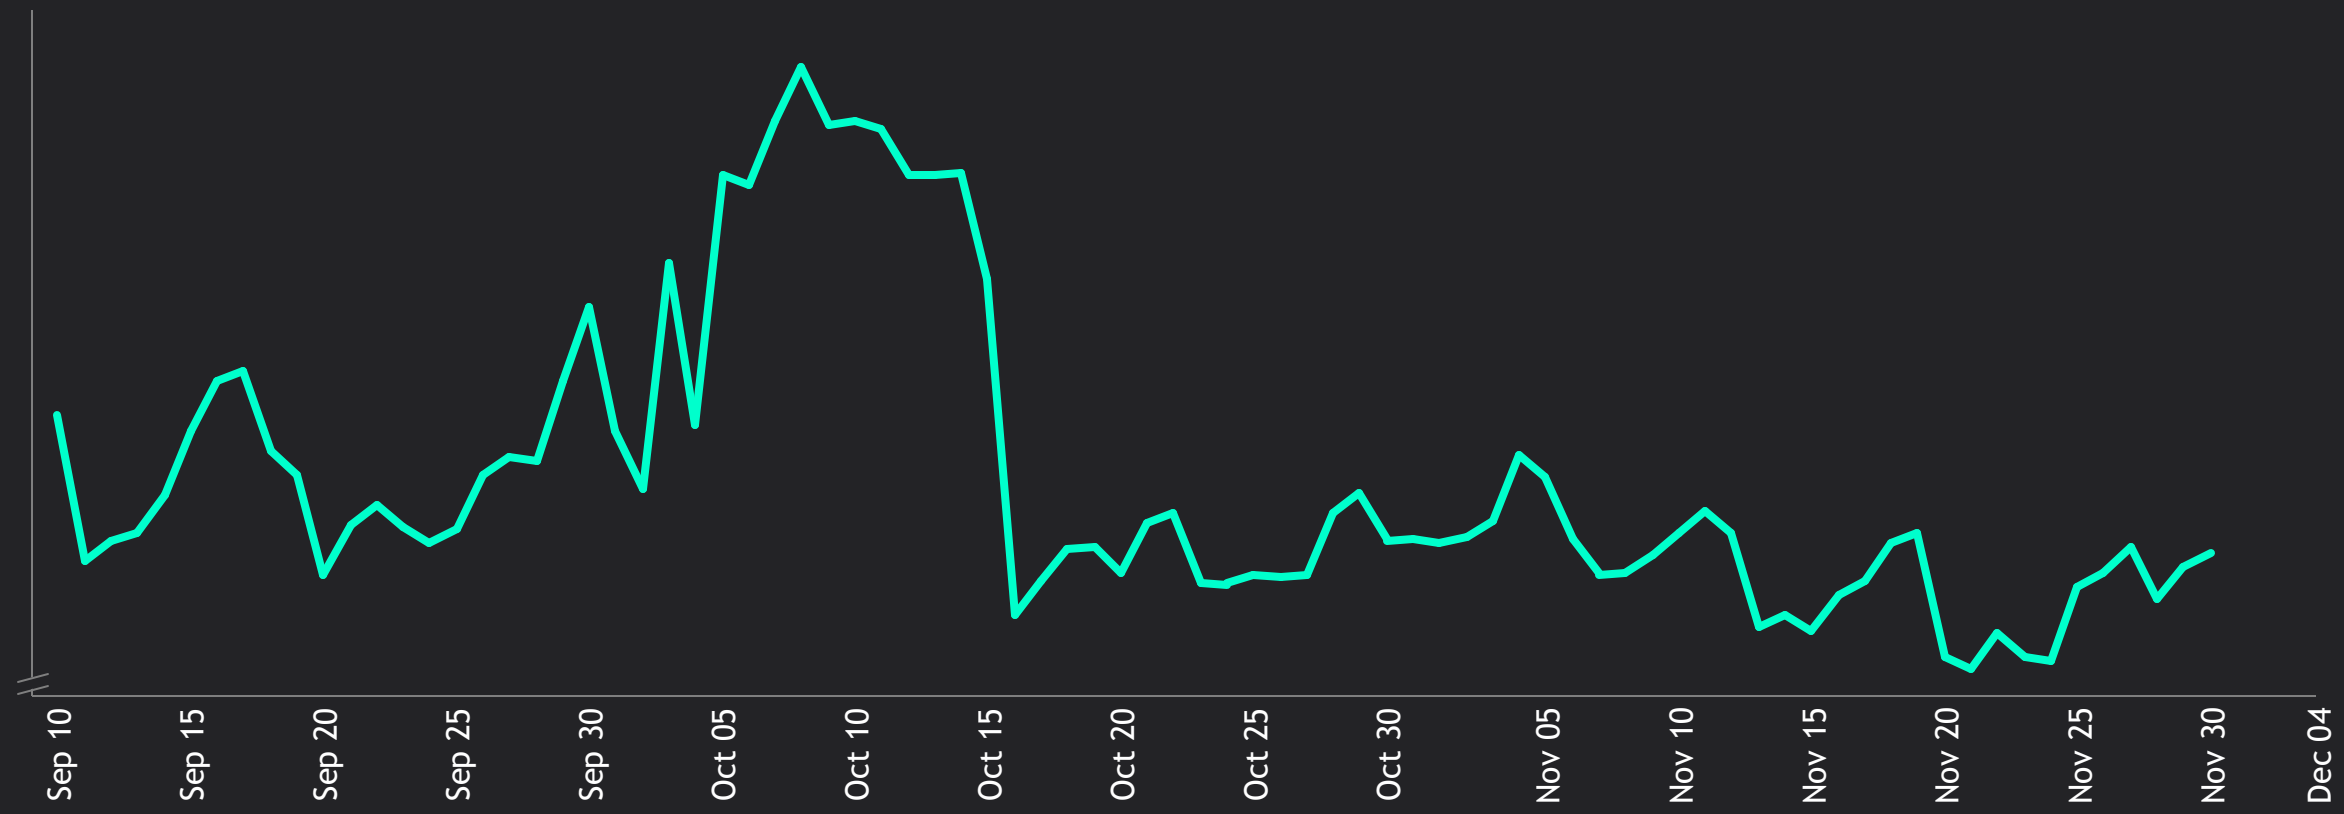

Graettinger

Fenton

Map navigation controls including zoom in (+), zoom out (-), search (Find address or place), home, and refresh icons.

20mi

-91.232 41.790 Degrees

Tracking millions of cell phone counts in 29,000 fields

Device count (K)

Tracking millions of cell phone counts in 29,000 fields **shows spikes for 2 weeks**

Device count (K)

Tracking millions of cell phone counts in 29,000 fields shows spikes for 2 weeks

Device count (K)

Tracking millions of cell phone counts in 29,000 fields shows spikes for 2 weeks overlapping perfectly with the most intense harvest weeks of the season

Device count (K)

Questions?