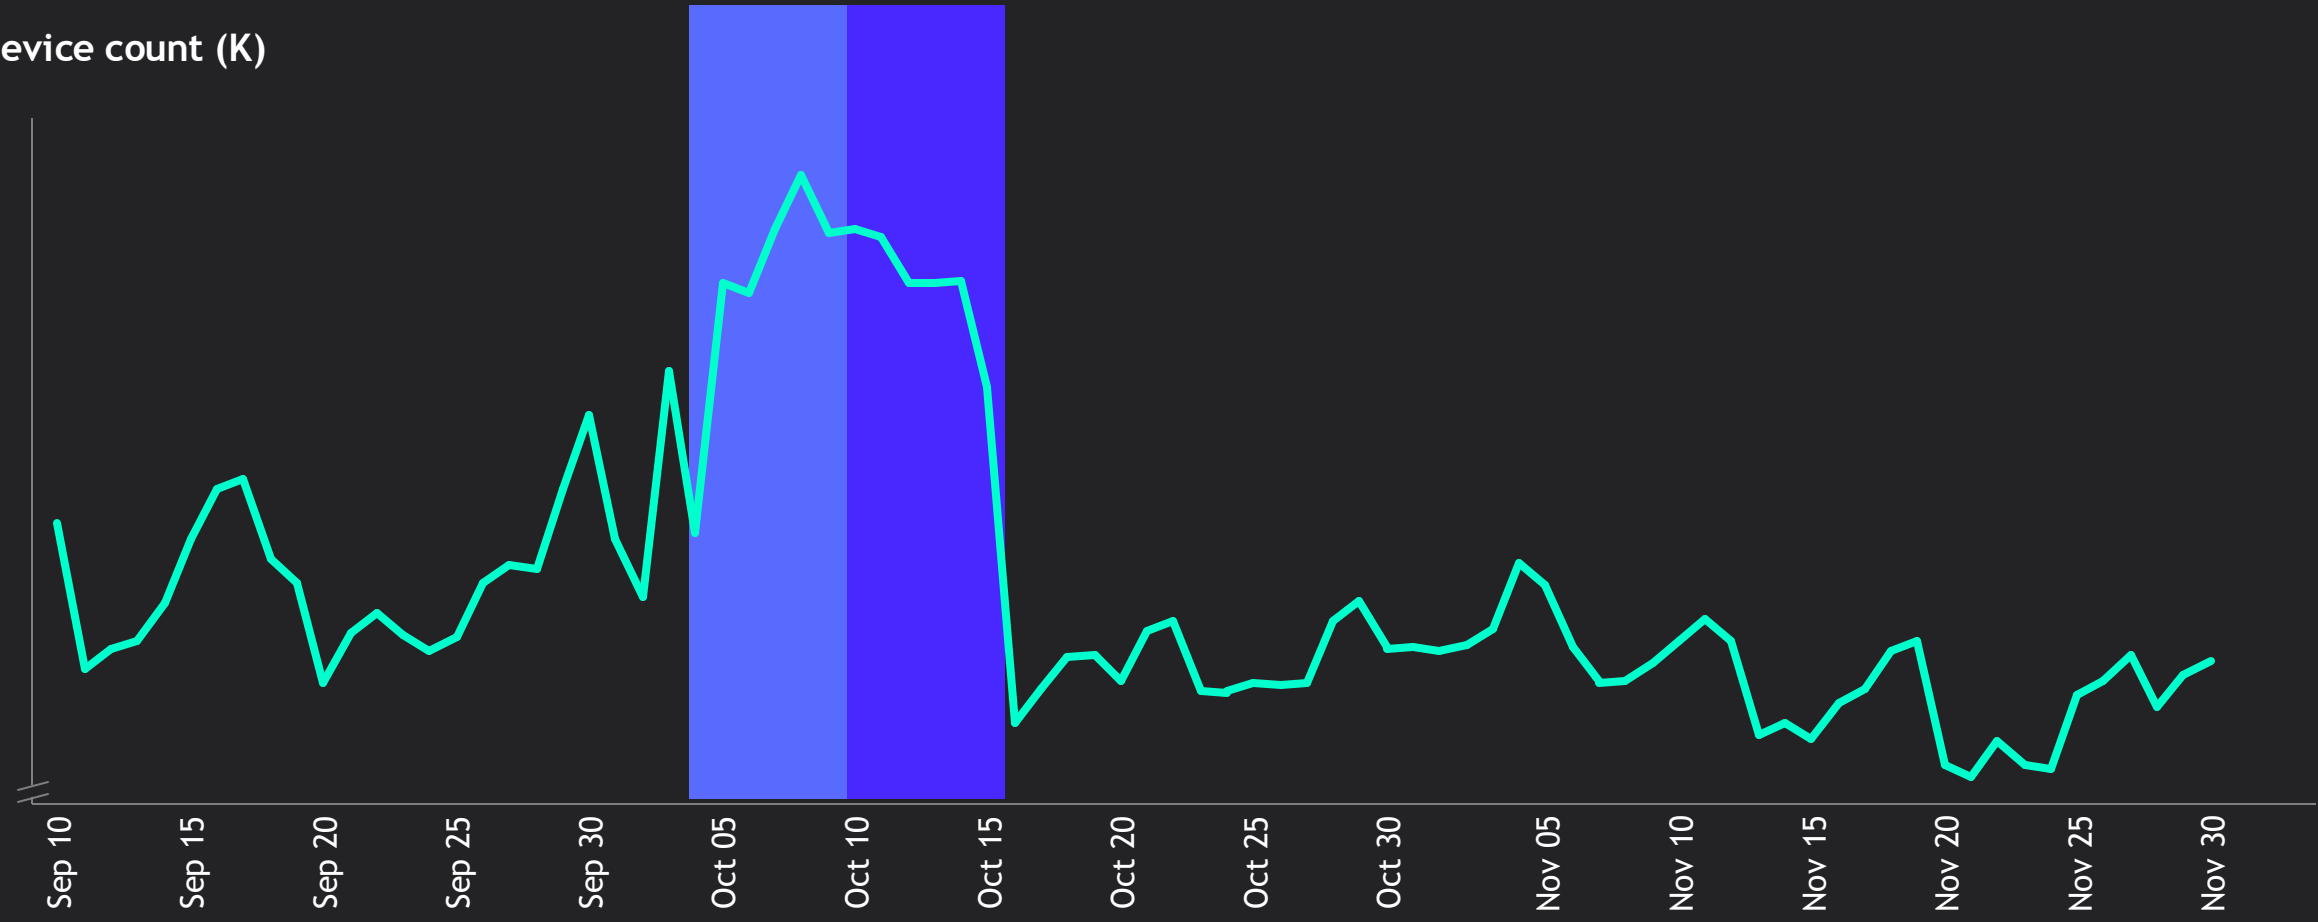

Device count (K)

Tracking millions of cell phone counts in 29,000 fields **shows spikes for 2 weeks**

Device count (K)

Tracking millions of cell phone counts in 29,000 fields shows spikes for 2 weeks

Device count (K)

Tracking millions of cell phone counts in 29,000 fields shows spikes for 2 weeks overlapping perfectly with the most intense harvest weeks of the season

Device count (K)

Questions?