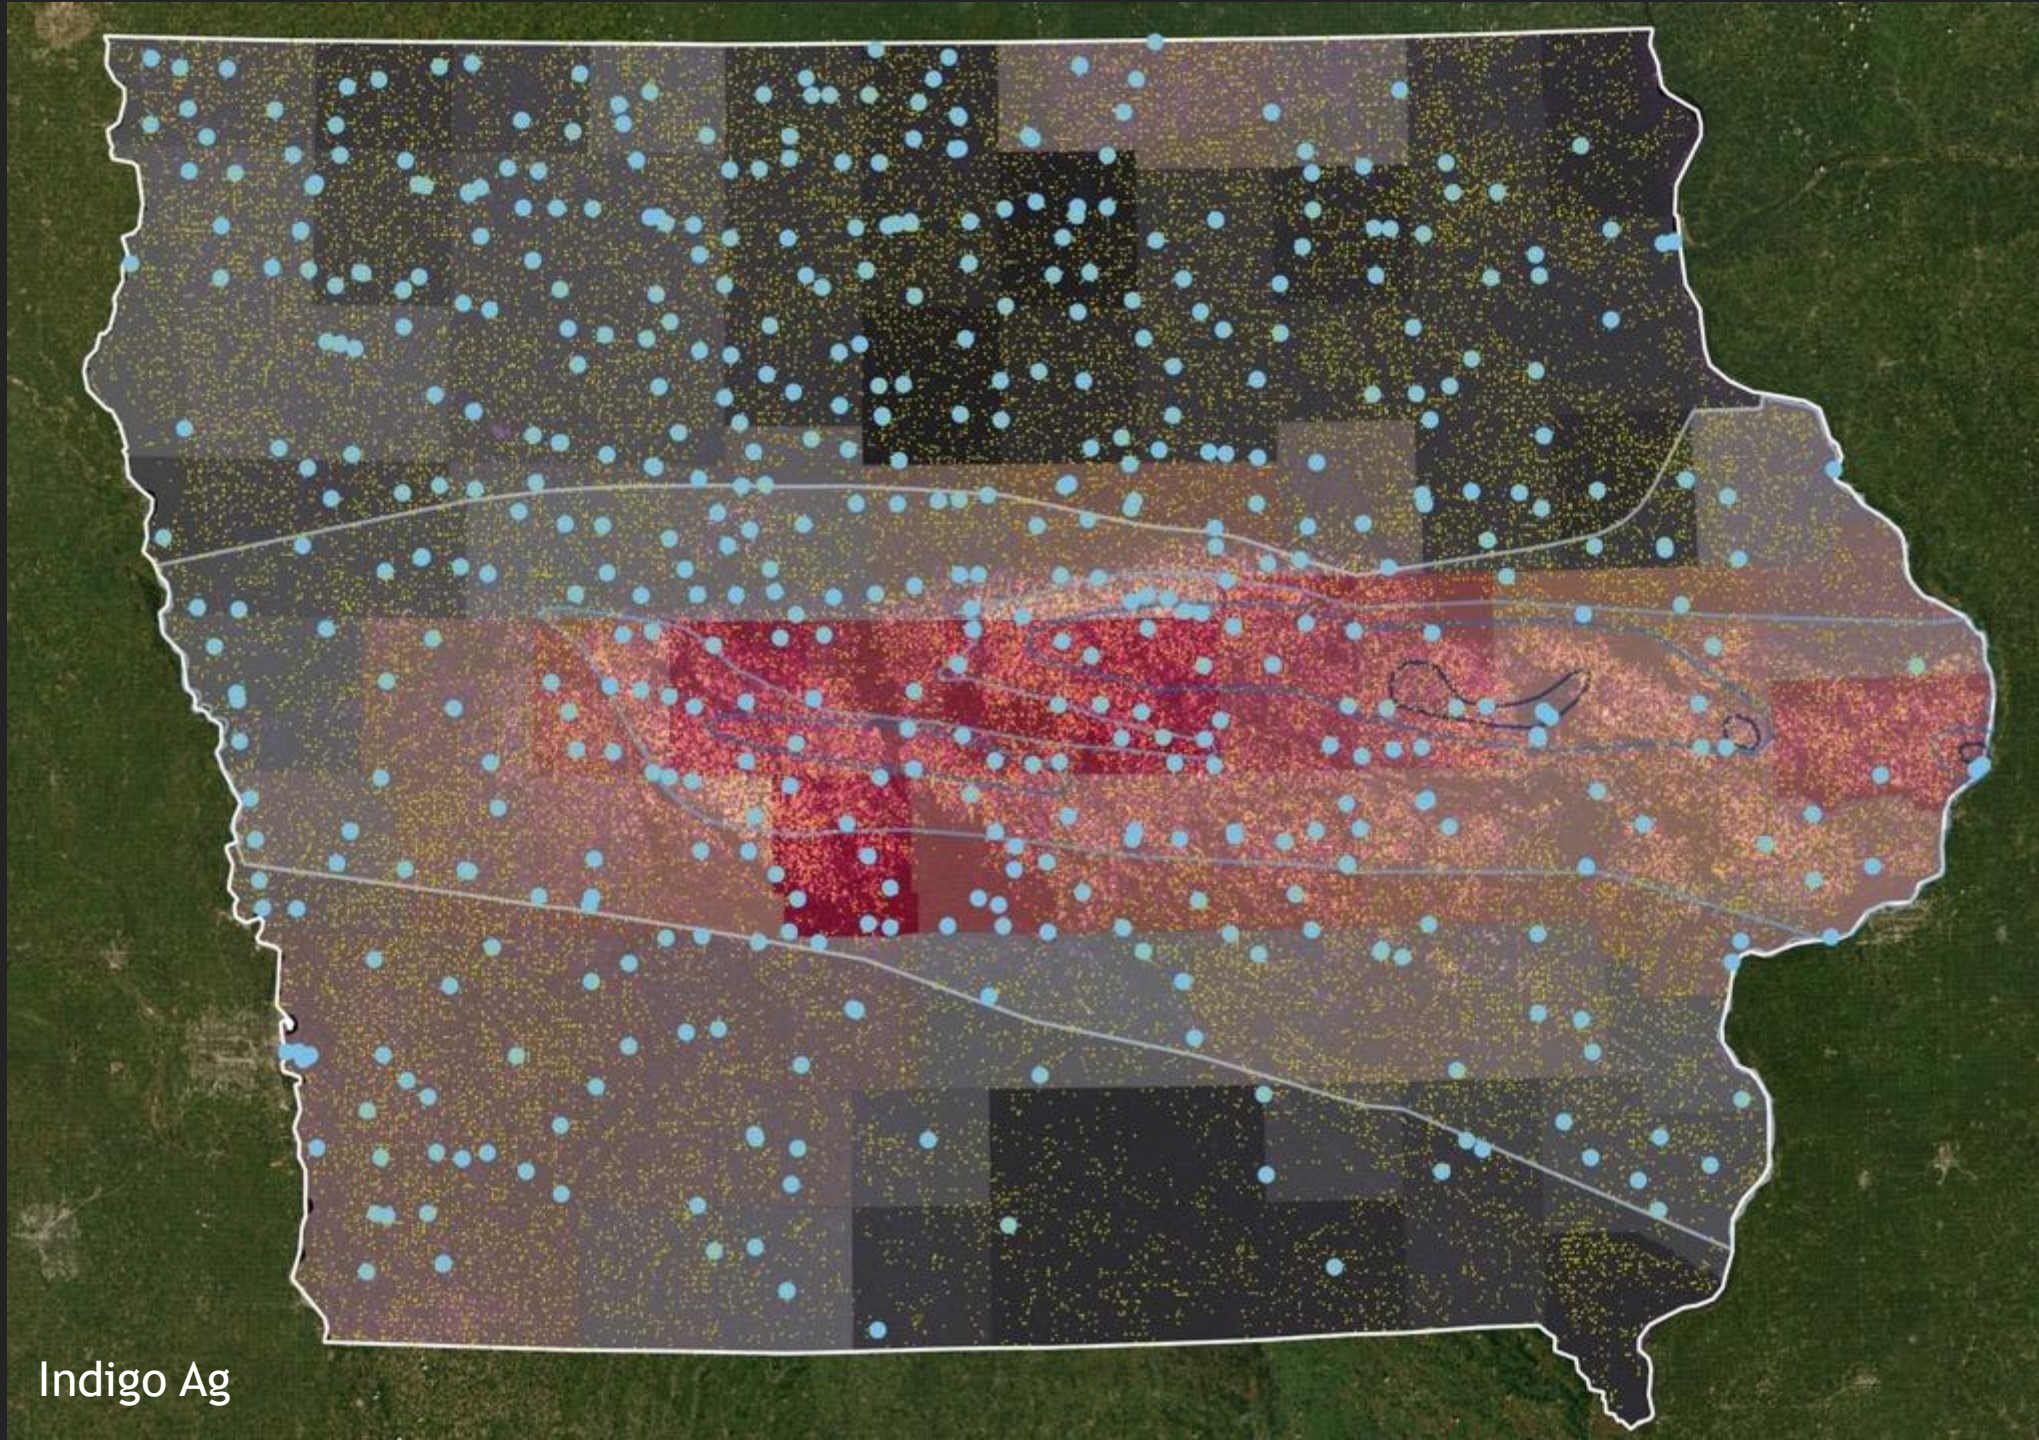

Estherville

Gruver

Maple Hill

Armstrong

Terril

Wallingford

Ringsted

Seneca

Graettinger

Fenton

Map navigation controls including zoom in (+), zoom out (-), search (Find address or place), home, and refresh icons.

20mi

-91.232 41.790 Degrees

Tracking millions of cell phone counts in 29,000 fields

Device count (K)

Tracking millions of cell phone counts in 29,000 fields **shows spikes for 2 weeks**

Device count (K)

Tracking millions of cell phone counts in 29,000 fields shows spikes for 2 weeks

Device count (K)

Tracking millions of cell phone counts in 29,000 fields shows spikes for 2 weeks overlapping perfectly with the most intense harvest weeks of the season

Device count (K)

Questions?