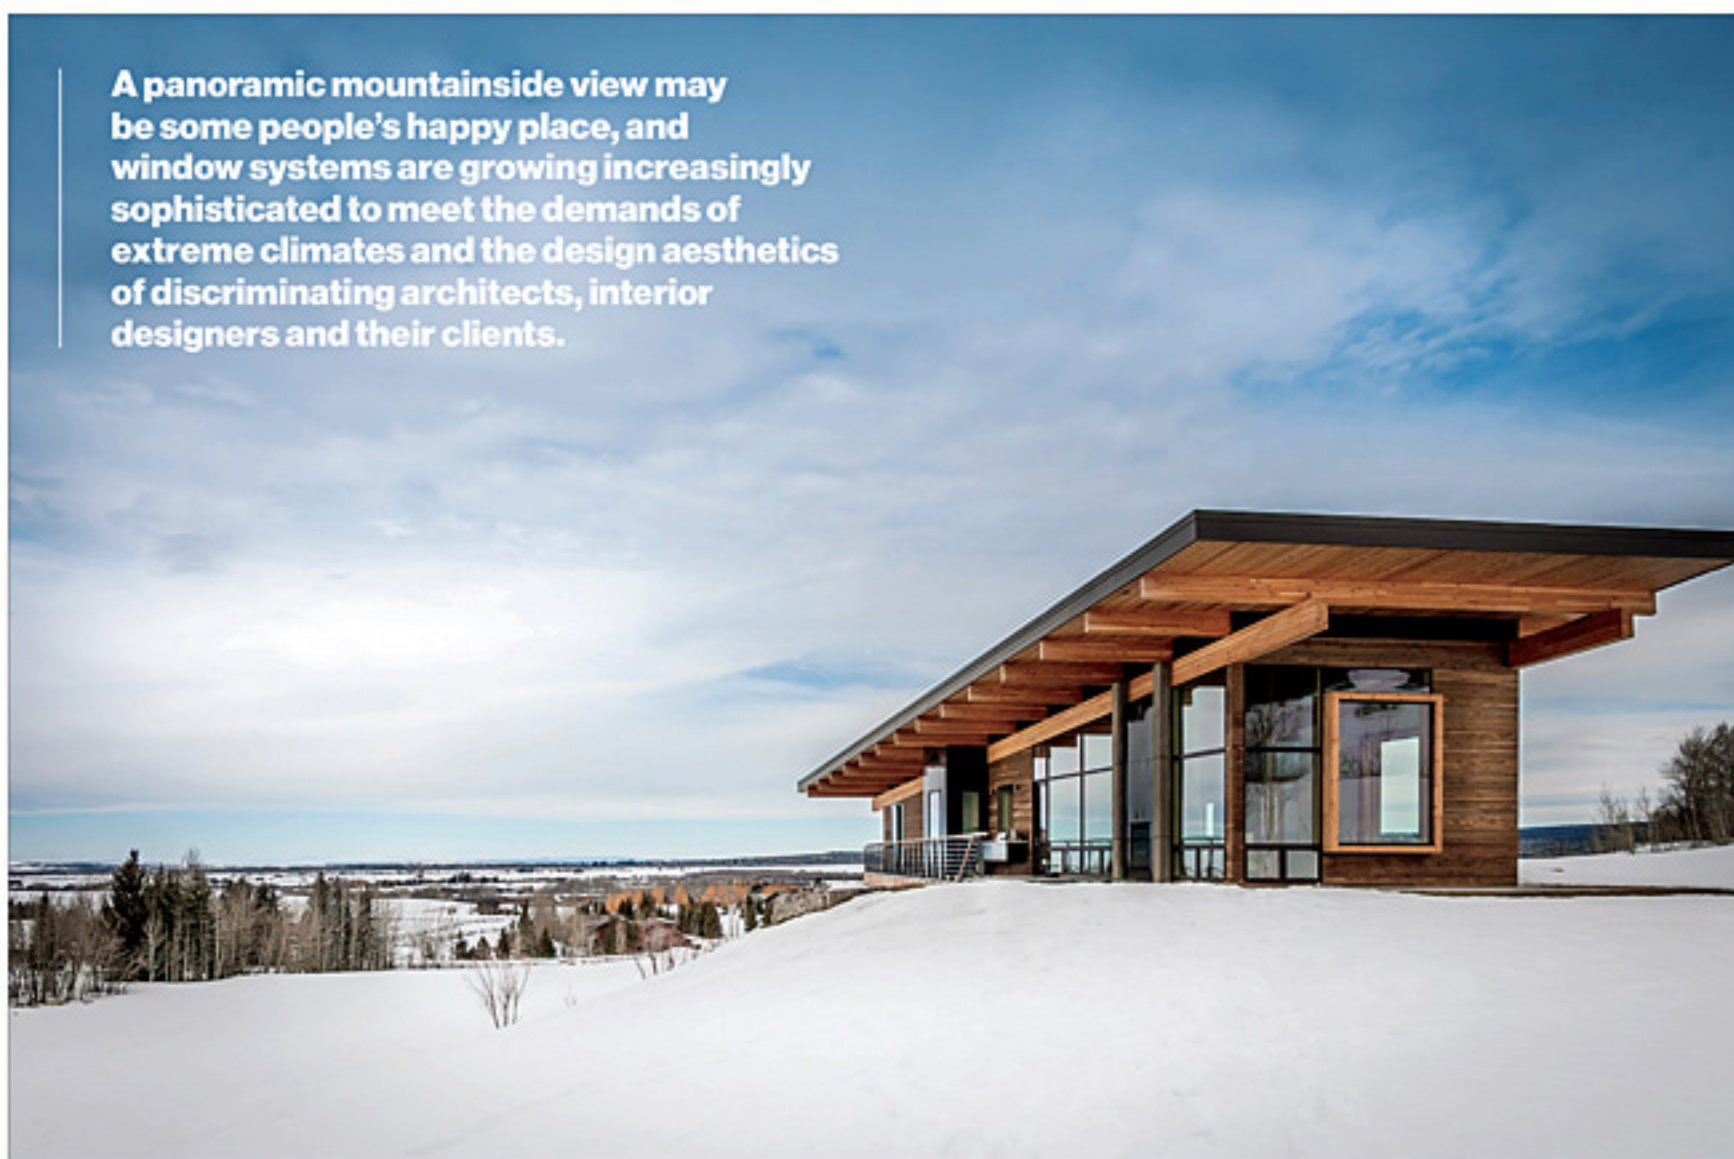

A panoramic mountainside view may be some people's happy place, and window systems are growing increasingly sophisticated to meet the demands of extreme climates and the design aesthetics of discriminating architects, interior designers and their clients.

PELLA
Architect Series
www.pella.com

Architect Series Modern wood windows offer sleek designs with large expanses of glass. The materials palette above illustrates how the modern hardware finishes relate with popular materials in a contemporary design aesthetic.

A design palette shows hardware finishes relate to modern materials and design aesthetic.

Pella Architect Series Reserve features historically accurate, finely detailed sash and grille profiles.

EnduraClad exterior finish protects the window from the elements. A satin black interior is an option for a factory finish.