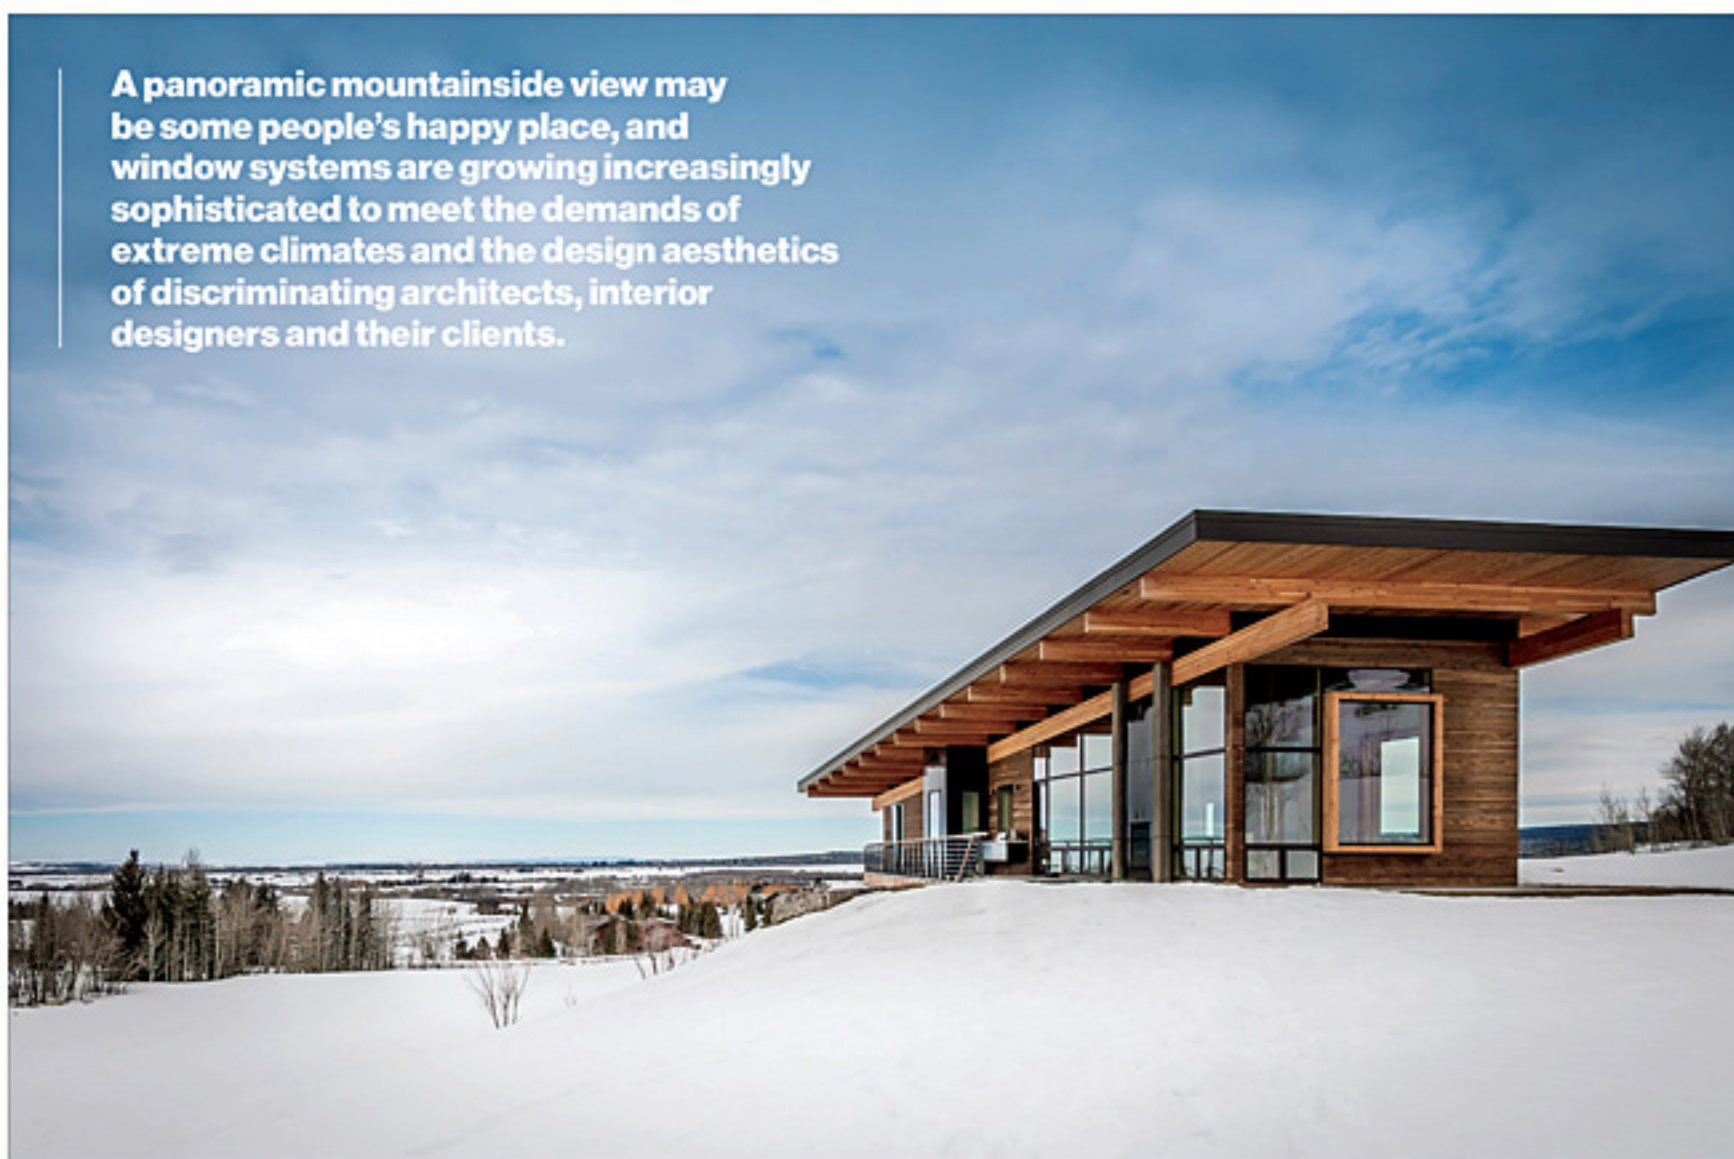

A panoramic mountainside view may be some people's happy place, and window systems are growing increasingly sophisticated to meet the demands of extreme climates and the design aesthetics of discriminating architects, interior designers and their clients.

**PELLA**  
Architect Series  
[www.pella.com](http://www.pella.com)

Architect Series Modern wood windows offer sleek designs with large expanses of glass. The materials palette above illustrates how the modern hardware finishes relate with popular materials in a contemporary design aesthetic.

A design palette shows hardware finishes relate to modern materials and design aesthetic.

Pella Architect Series Reserve features historically accurate, finely detailed sash and grille profiles.

EnduraClad exterior finish protects the window from the elements. A satin black interior is an option for a factory finish.