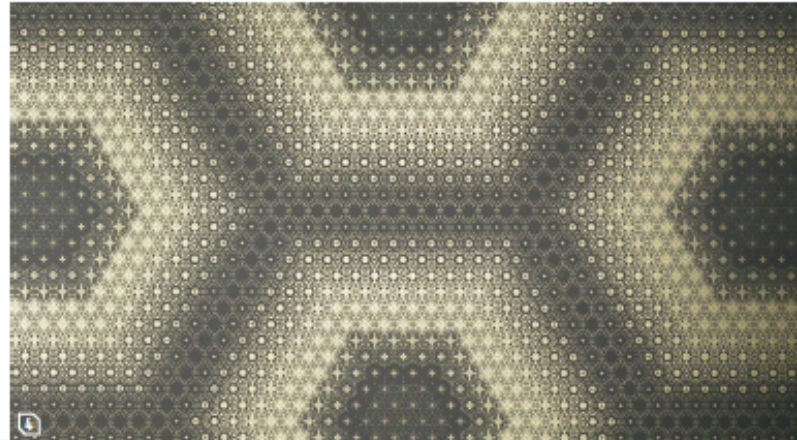

maximum impact
Get graphic with bold designs

1. Architect Series Contemporary window with black-satin interior finish by Pella Corporation. pella.com. **circle 832**
2. Nico Lylyk's Otto digital home lock in mineral black stainless steel and machined glass with LED display by Otto. meiootto.com. **circle 833**
3. Nico Lylyk's Otto digital home lock in silver-finish stainless steel and machined glass with LED display by Otto. meiootto.com. **circle 834**
4. Marcel Wanders's Chameleon aluminum exterior cladding in Hexagon by Pure + Freeform. purefreeform.com. **circle 835**
5. BermanGlass Levels kiln-cast laminated glass by Forms+Surfaces. forms-surfaces.com. **circle 836**
6. Black magnetic chalkboard surface by Formica Corporation. formica.com. **circle 837**
7. Neutra porcelain tiles by Casamood. casamood.com. **circle 838**
8. Seeyond Cusp acoustic felt in nickel by 3form. 3-form.com. **circle 839** ➔